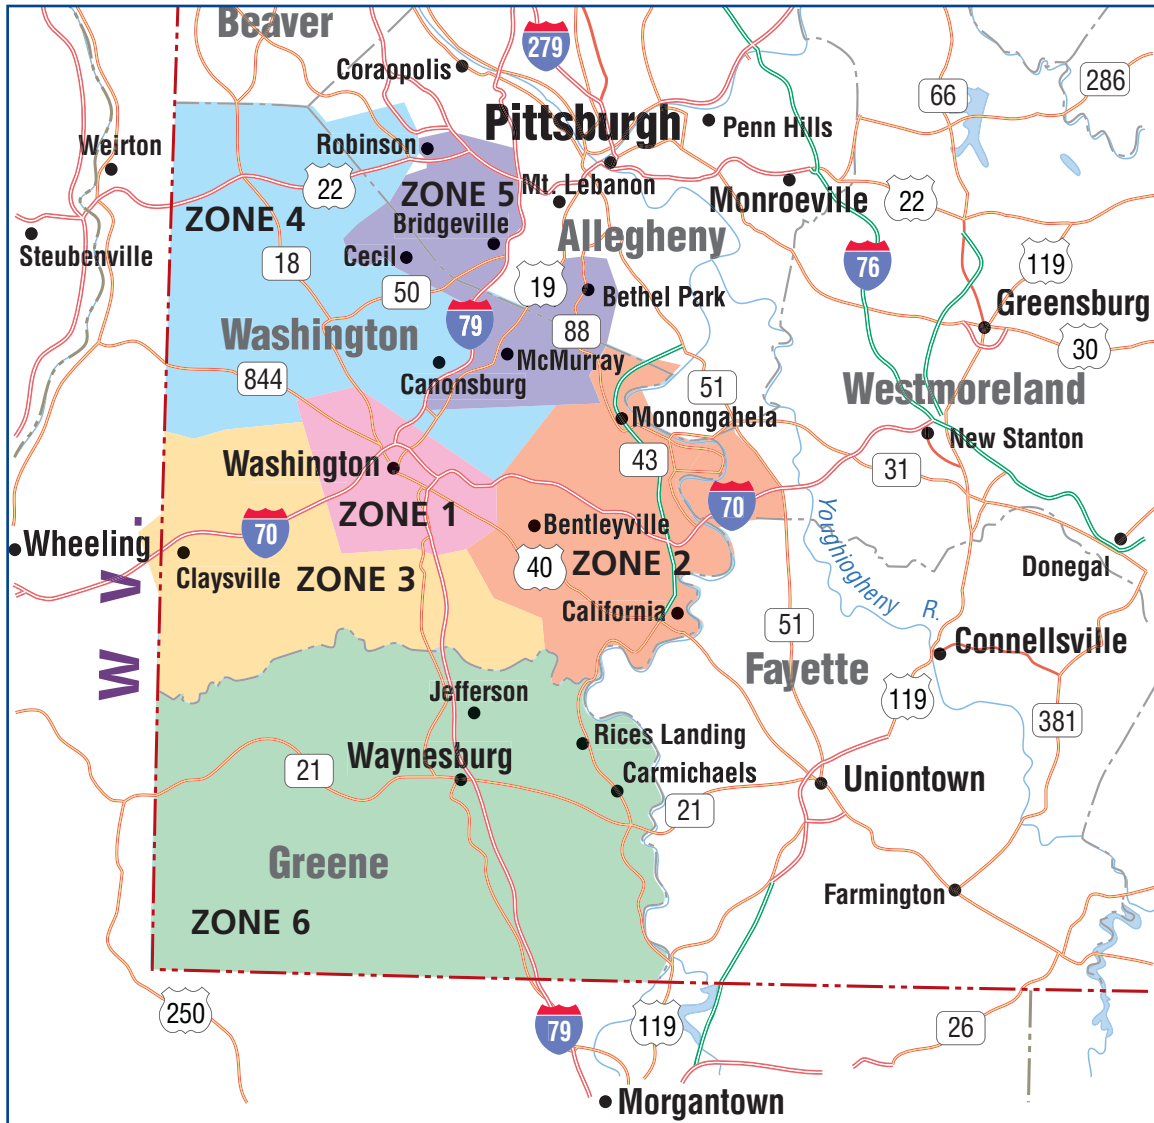

Observer-Reporter

2012 Preprinted Insert Zones

O B S E R V E R P U B L I S H I N G C O M P A N Y

ZONE 1

Daily10,960
 Sunday11,798

ZONE 2

Daily4,406
 Sunday4,956

MISC. ZIP CODES

Daily560
 Sunday561

ZONE 3

Daily1,448
 Sunday1,697

ZONE 4

Daily9,176
 Sunday9,923

ZONE 5

Daily1,051
 Sunday1,131

ZONE 6